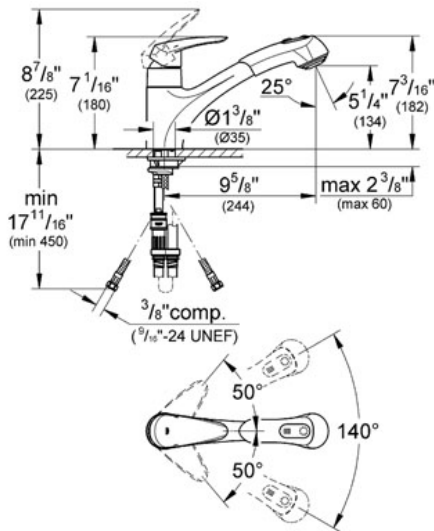

Product Description:
Single-lever sink mixer 1/2"

Standard Specification:

- GROHE StarLight® finish
- GROHE SilkMove® ceramic cartridge
- SpeedClean anti-lime system
- Dual Spray Pull-Out
- Single hole installation
- Adjustable flow rate limiter
- Swivel cast spout with stop limiter
- Locking Dual Spray Control - switches back and forth between regular flow and spray
- Stainless Steel Braided Flexible Supplies
- Quick installation system
- Single Lever Handle
- Spout Reach 9 5/8"
- Max Flow Rate 1.75 gpm (6.6 L/min)